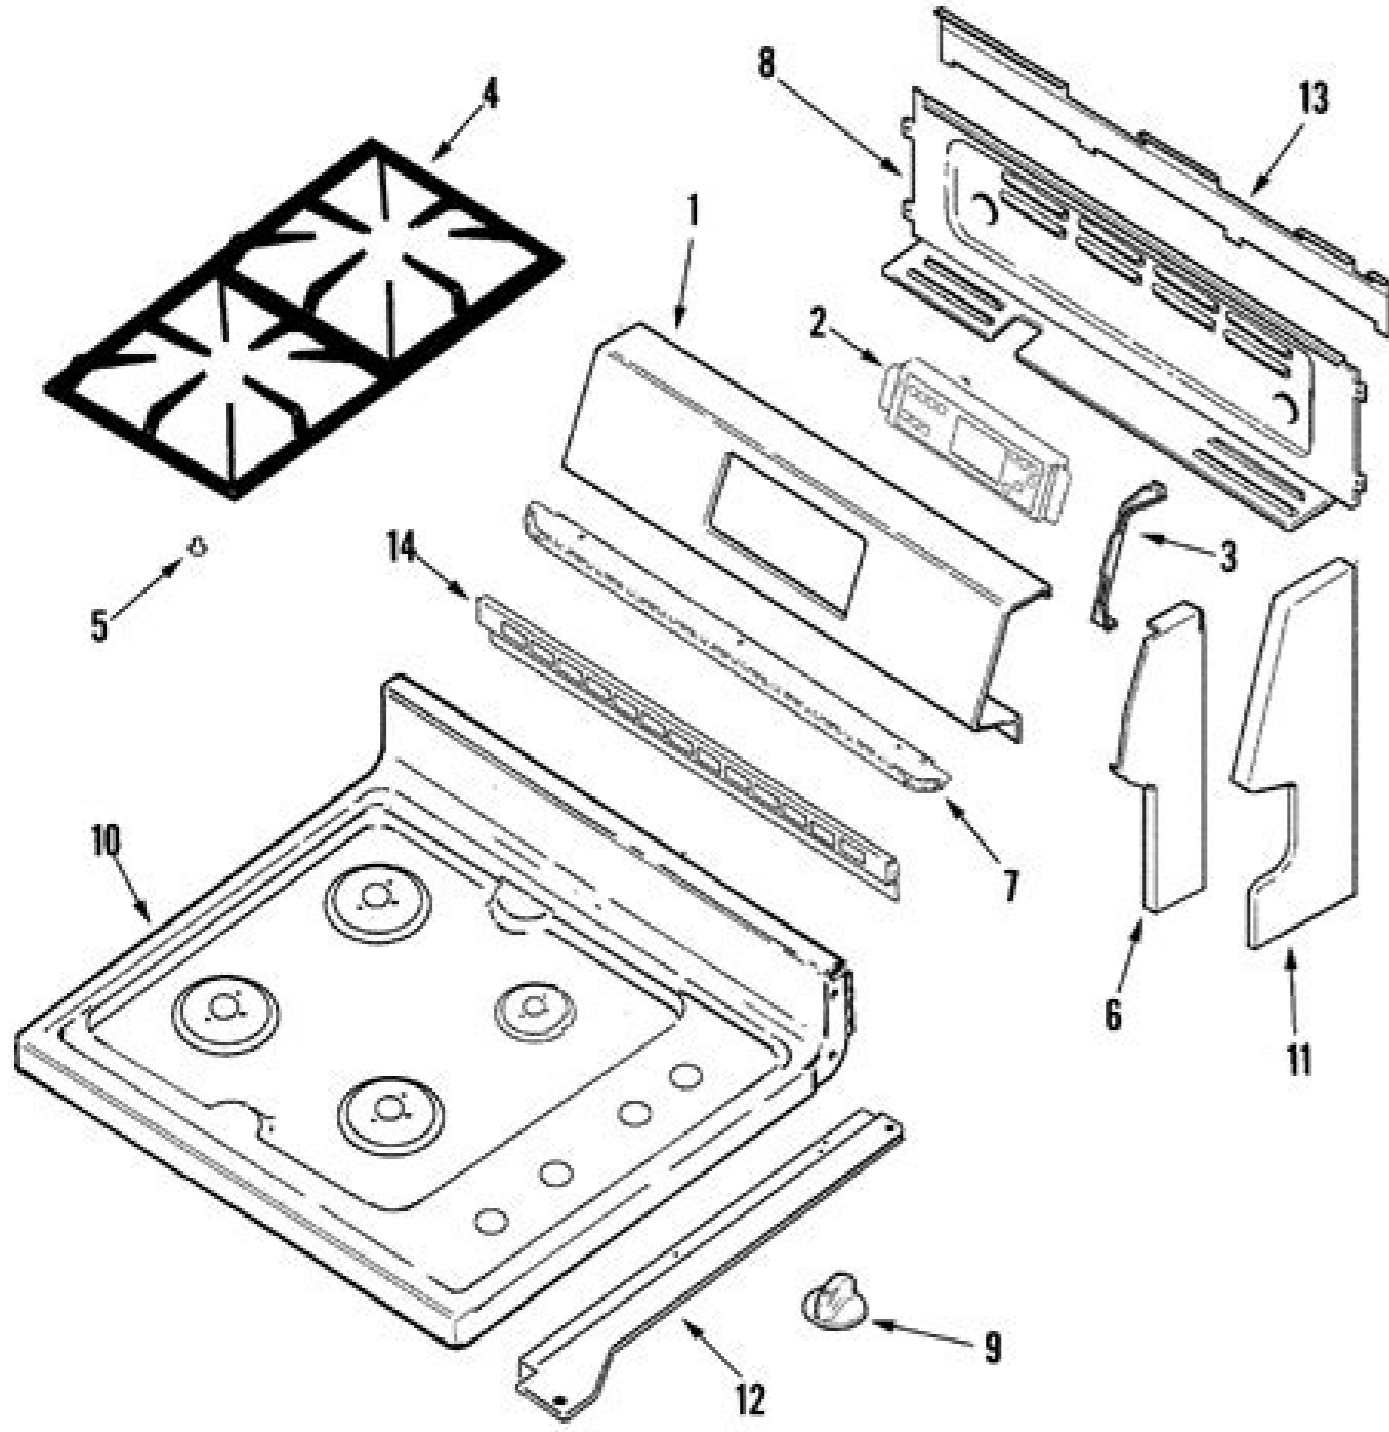

MODEL 2800HT

THIS APPLIANCE MUST BE INSTALLED BY A QUALIFIED INSTALLER.
READ ENTIRE MANUAL THOROUGHLY BEFORE INSTALLATION.

P/N 775004M, Rev. J, 11/03